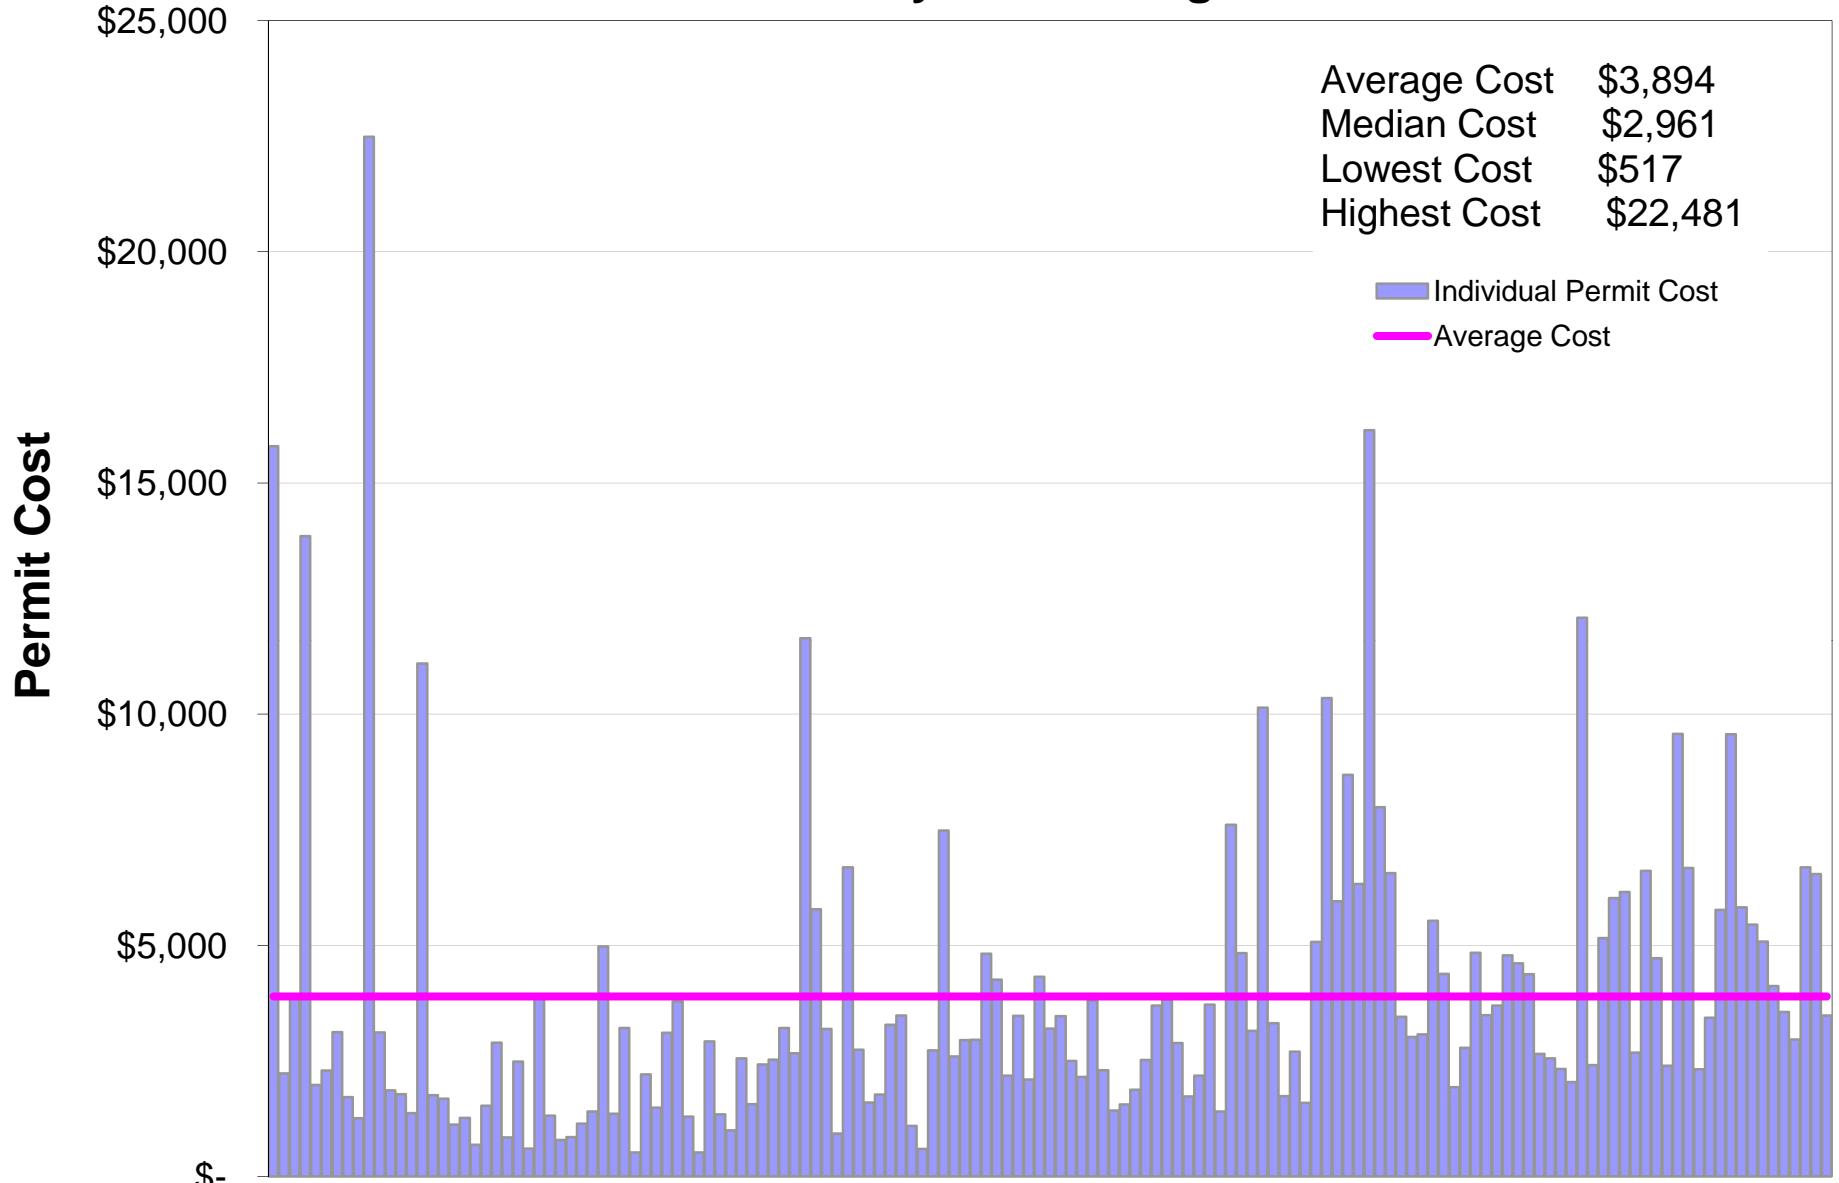

Historic Cost for Administrative Permits in the County of San Diego

Individual Permits Completed from 2006 through 2009