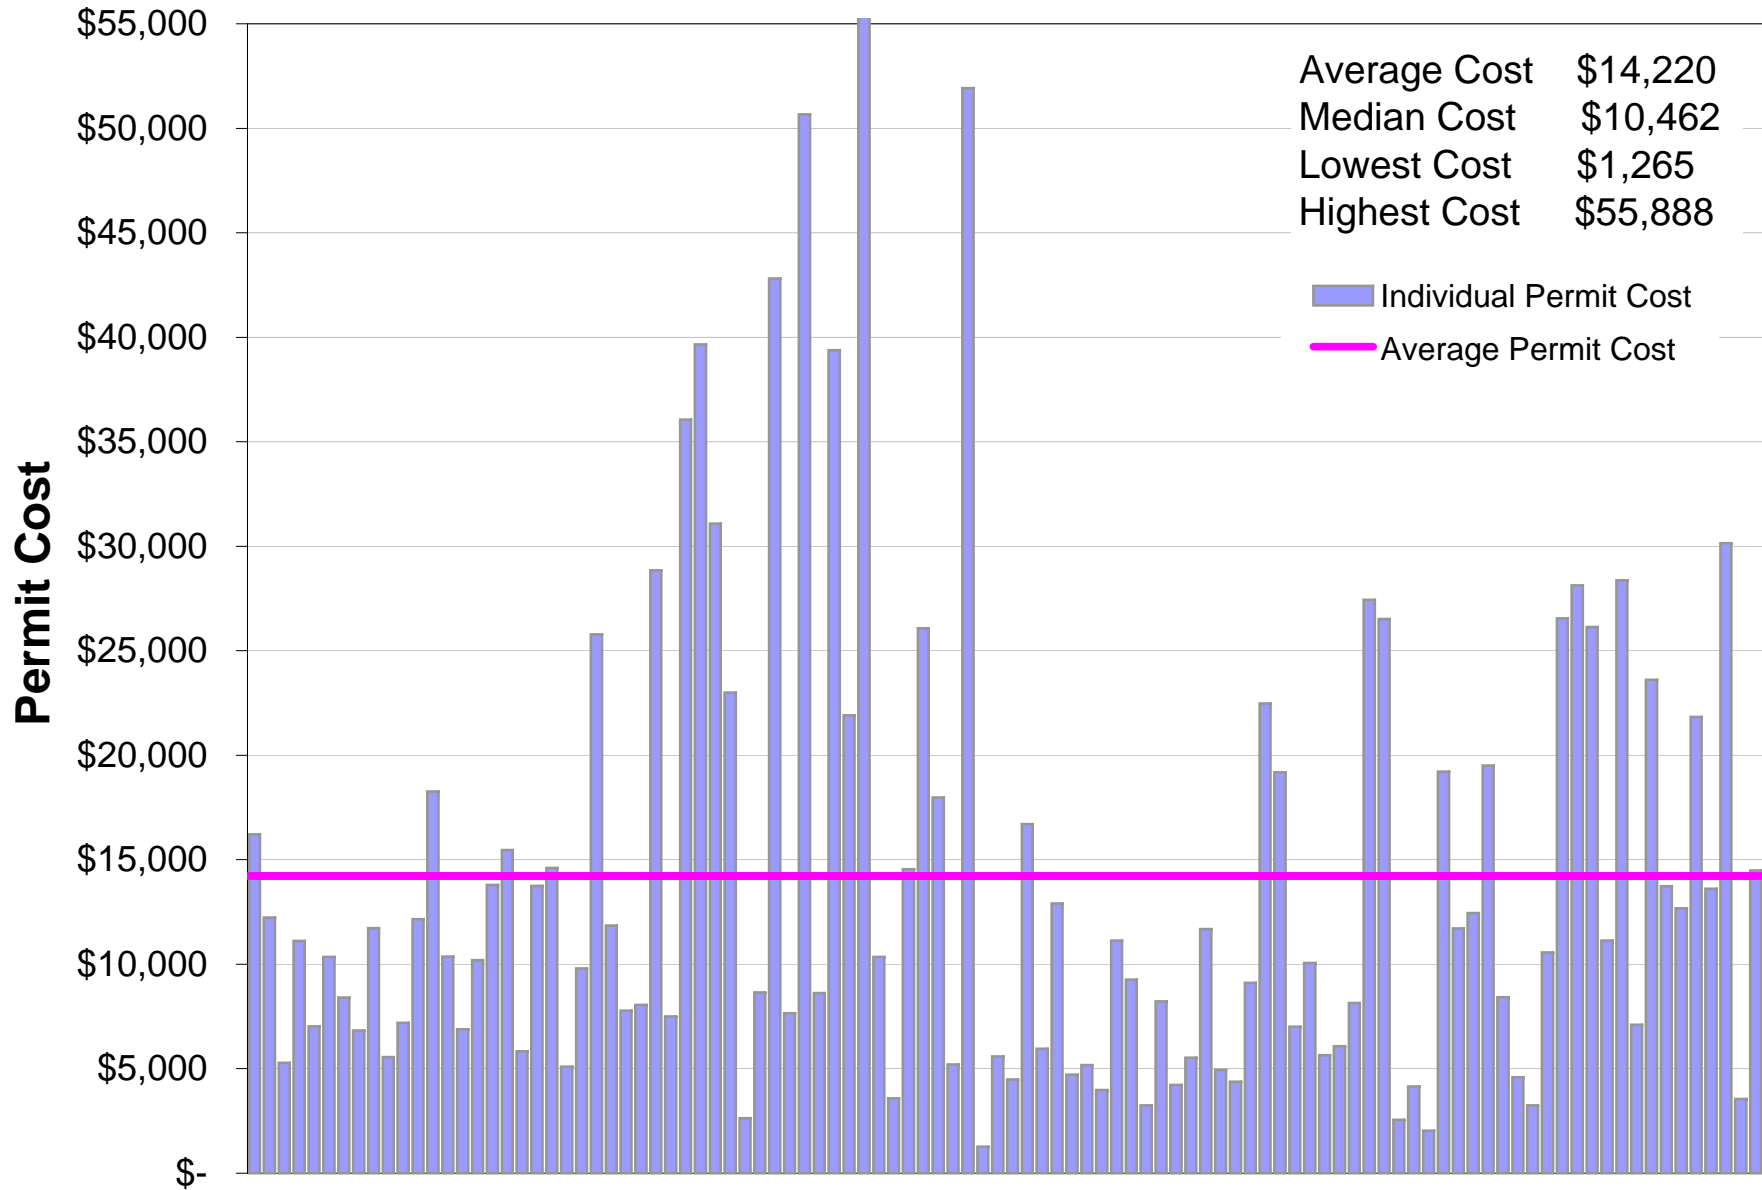

Historic Cost for Site Plans in the County of San Diego

Individual Permits Completed from 2006 through 2009