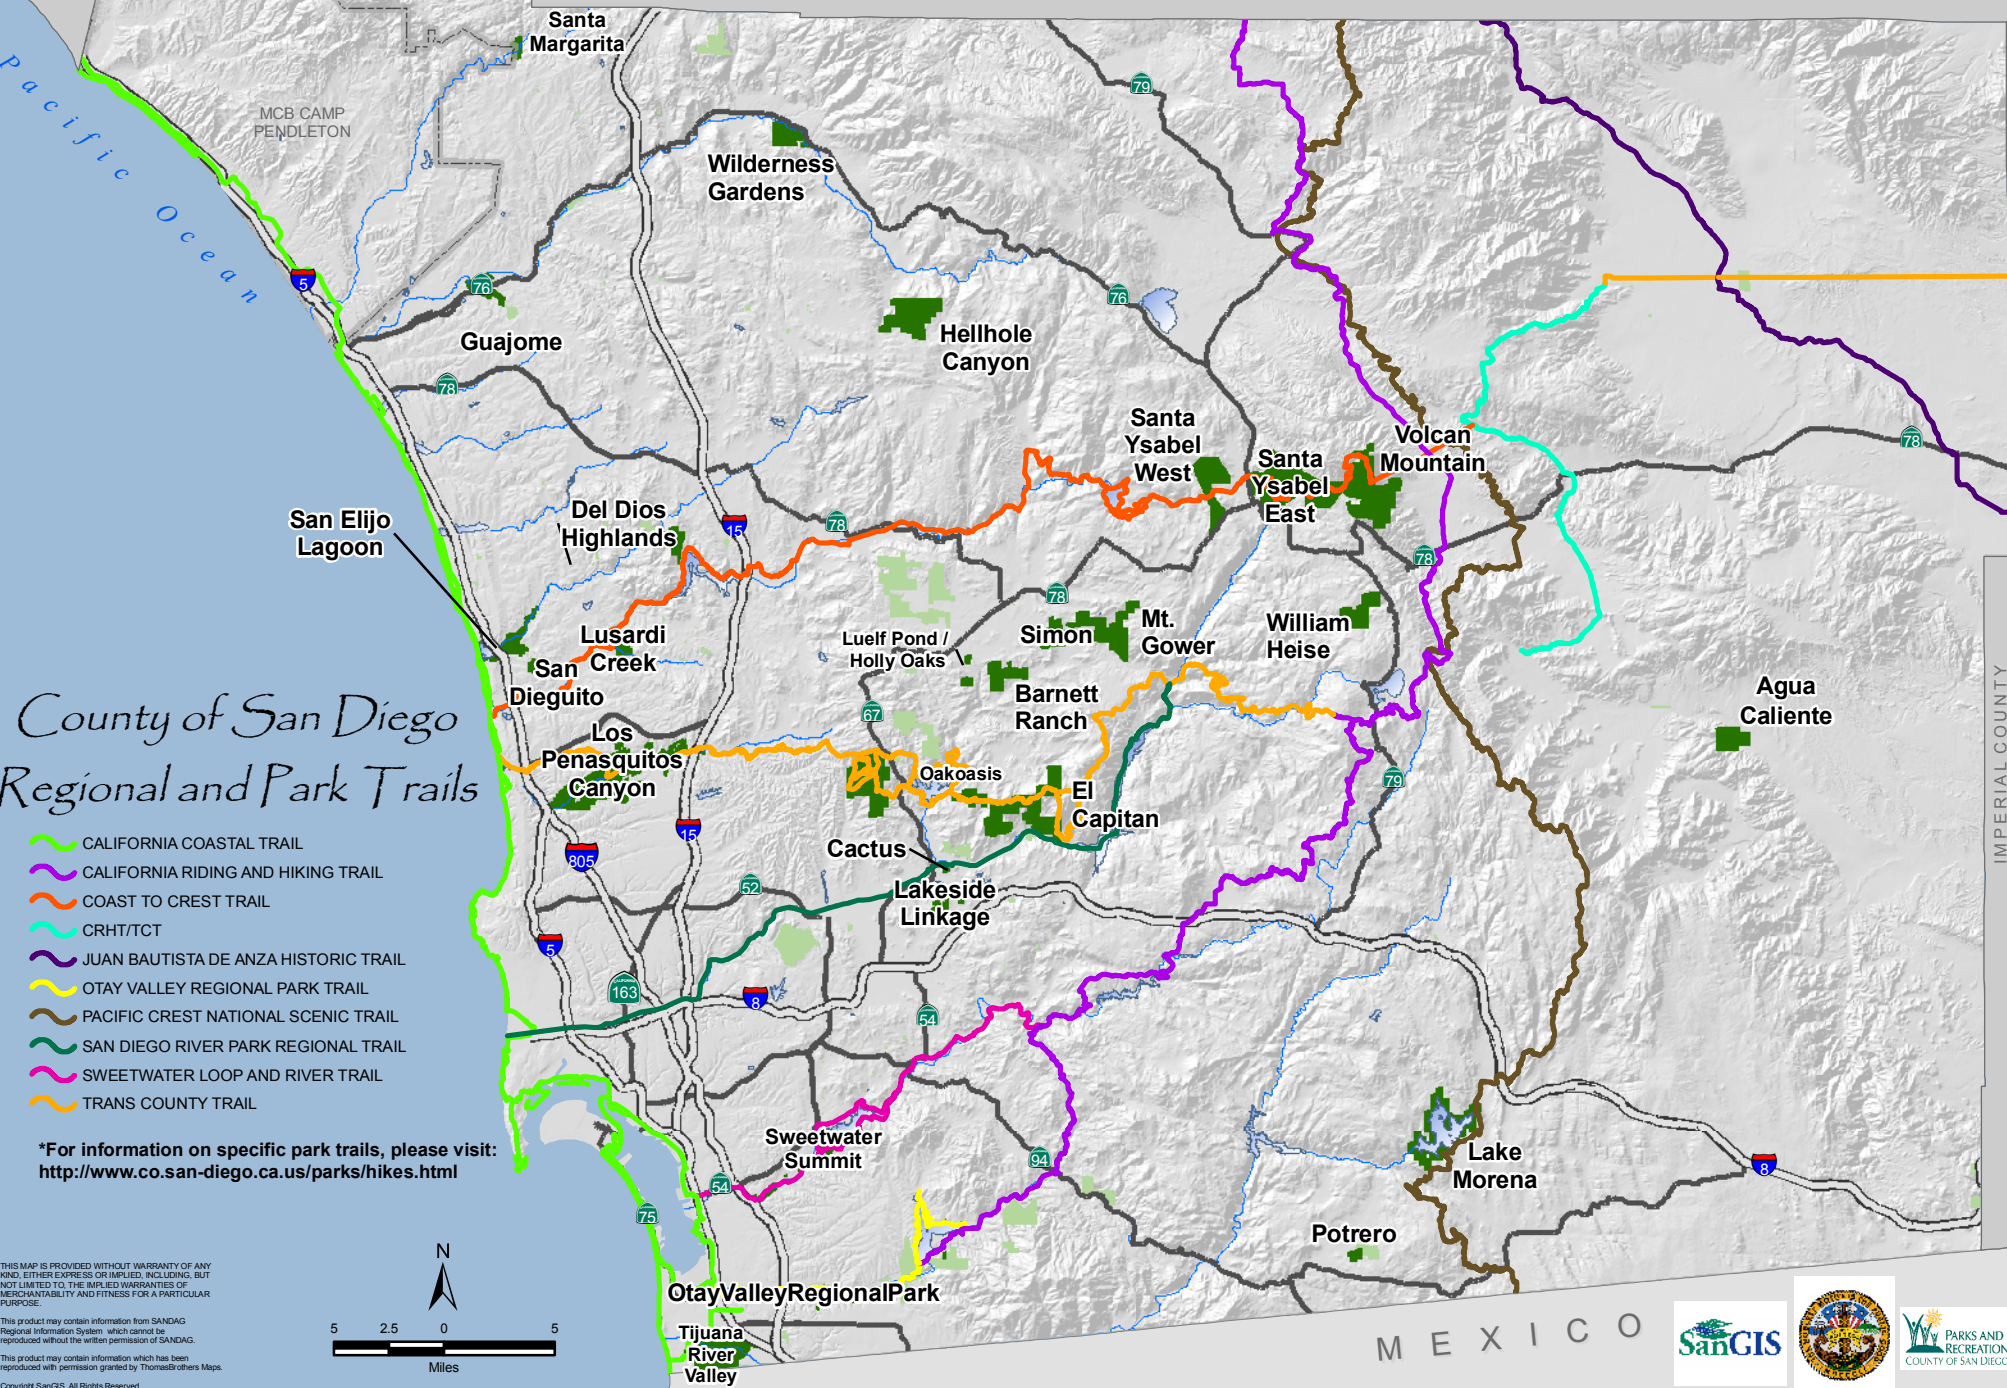

ORANGE COUNTY

RIVERSIDE COUNTY

IMPERIAL COUNTY

Pacific Ocean

County of San Diego Regional and Park Trails

- CALIFORNIA COASTAL TRAIL
- CALIFORNIA RIDING AND HIKING TRAIL
- COAST TO CREST TRAIL
- CRHT/TCT
- JUAN BAUTISTA DE ANZA HISTORIC TRAIL
- OTAY VALLEY REGIONAL PARK TRAIL
- PACIFIC CREST NATIONAL SCENIC TRAIL
- SAN DIEGO RIVER PARK REGIONAL TRAIL
- SWEETWATER LOOP AND RIVER TRAIL
- TRANS COUNTY TRAIL

*For information on specific park trails, please visit:
<http://www.co.san-diego.ca.us/parks/hikes.html>

MEXICO