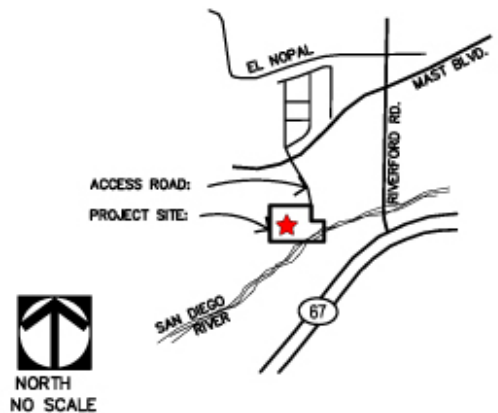

For more information, visit www.sdparks.org or contact Mina.Nguyen@sdcounty.ca.gov

Lakeside

Take the 67 freeway to the Riverford Exit in Lakeside, CA. Go north on Riverford Road to Mast Blvd. Turn west on Mast Blvd. and follow the signs to park. Located near the intersection of Mast Blvd. and the future Marathon Pkwy.